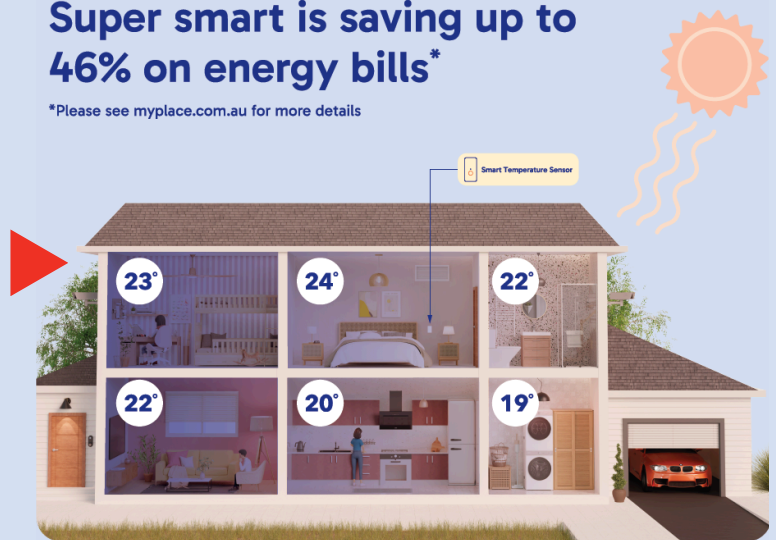

# MyPlaceIQ Super Smart Air-conditioning

Slash running costs by only distributing conditioned air to the rooms you are currently using

Super smart is saving up to 46% on energy bills\*

\*Please see [myplace.com.au](http://myplace.com.au) for more details

Turn on the air-con from anywhere you are and come home to comfort

Individual temperature sensors in every room means the whole family can have the temperature they want, in whichever room they are in

**AF AIRFORCE**  
**AIRCONDITIONING**  
**& SOLAR**